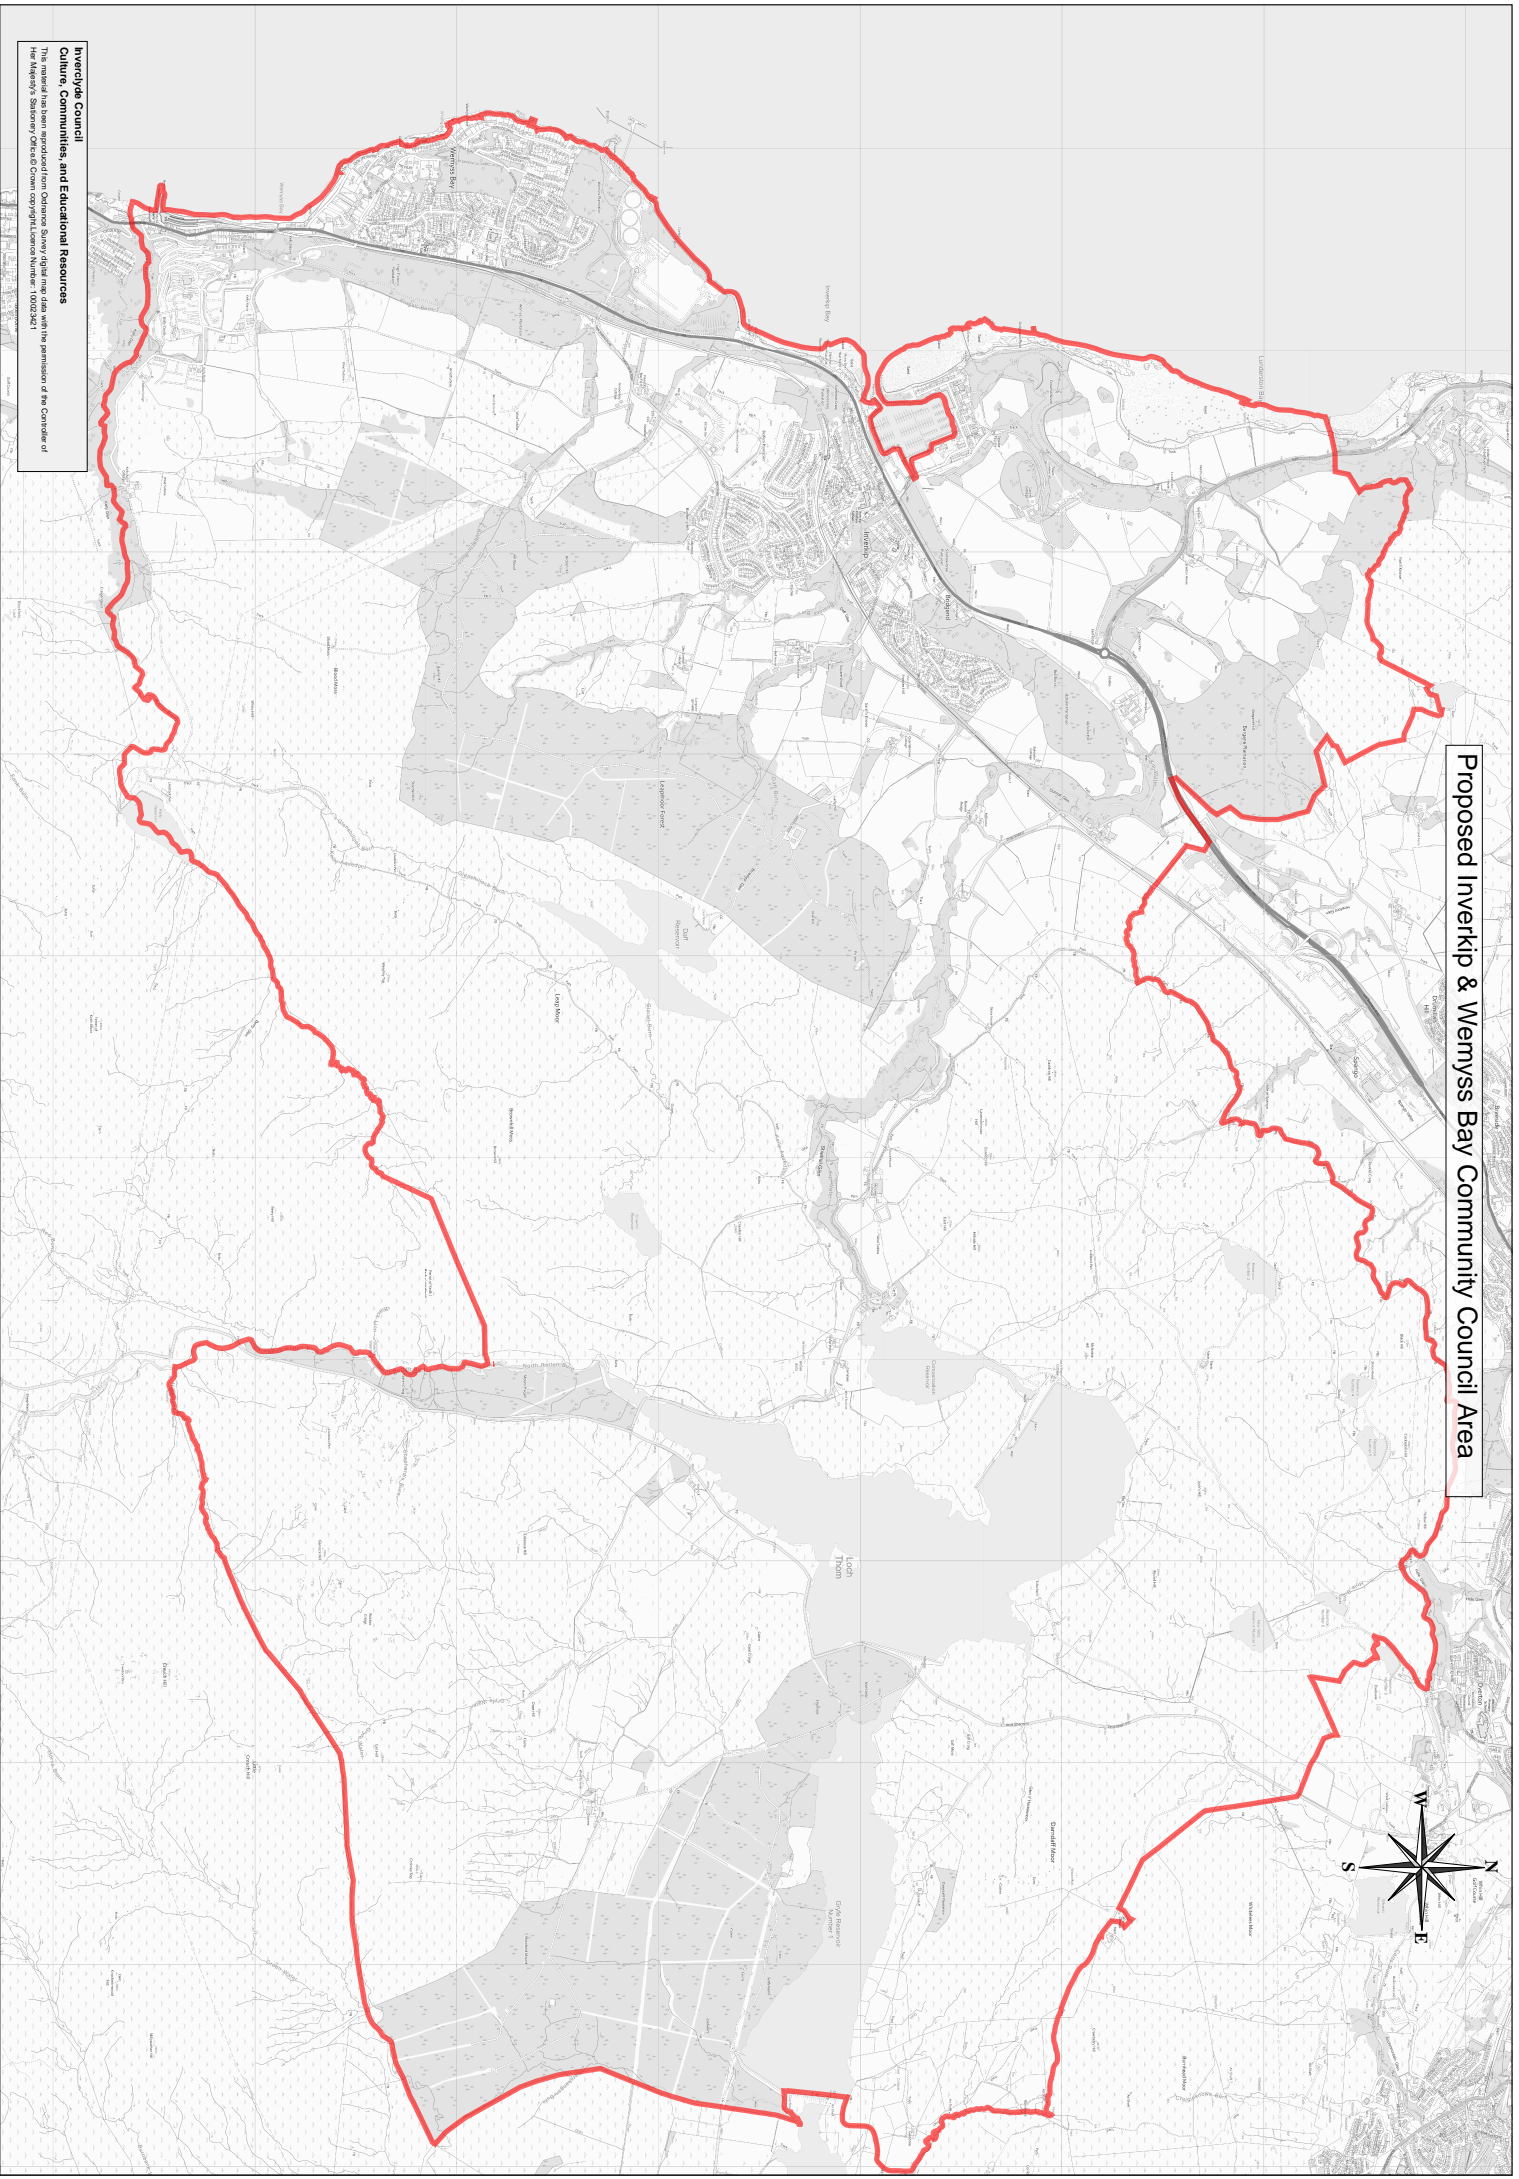

Proposed Inverkip & Wemyss Bay Community Council Area

**Inverkip Council
Culture, Communities, and Educational Resources**
This material has been reproduced from Ordnance Survey digital data with the permission of the Controller of the Majesty's Stationery Office's Crown Copyright/London Number: 100323821