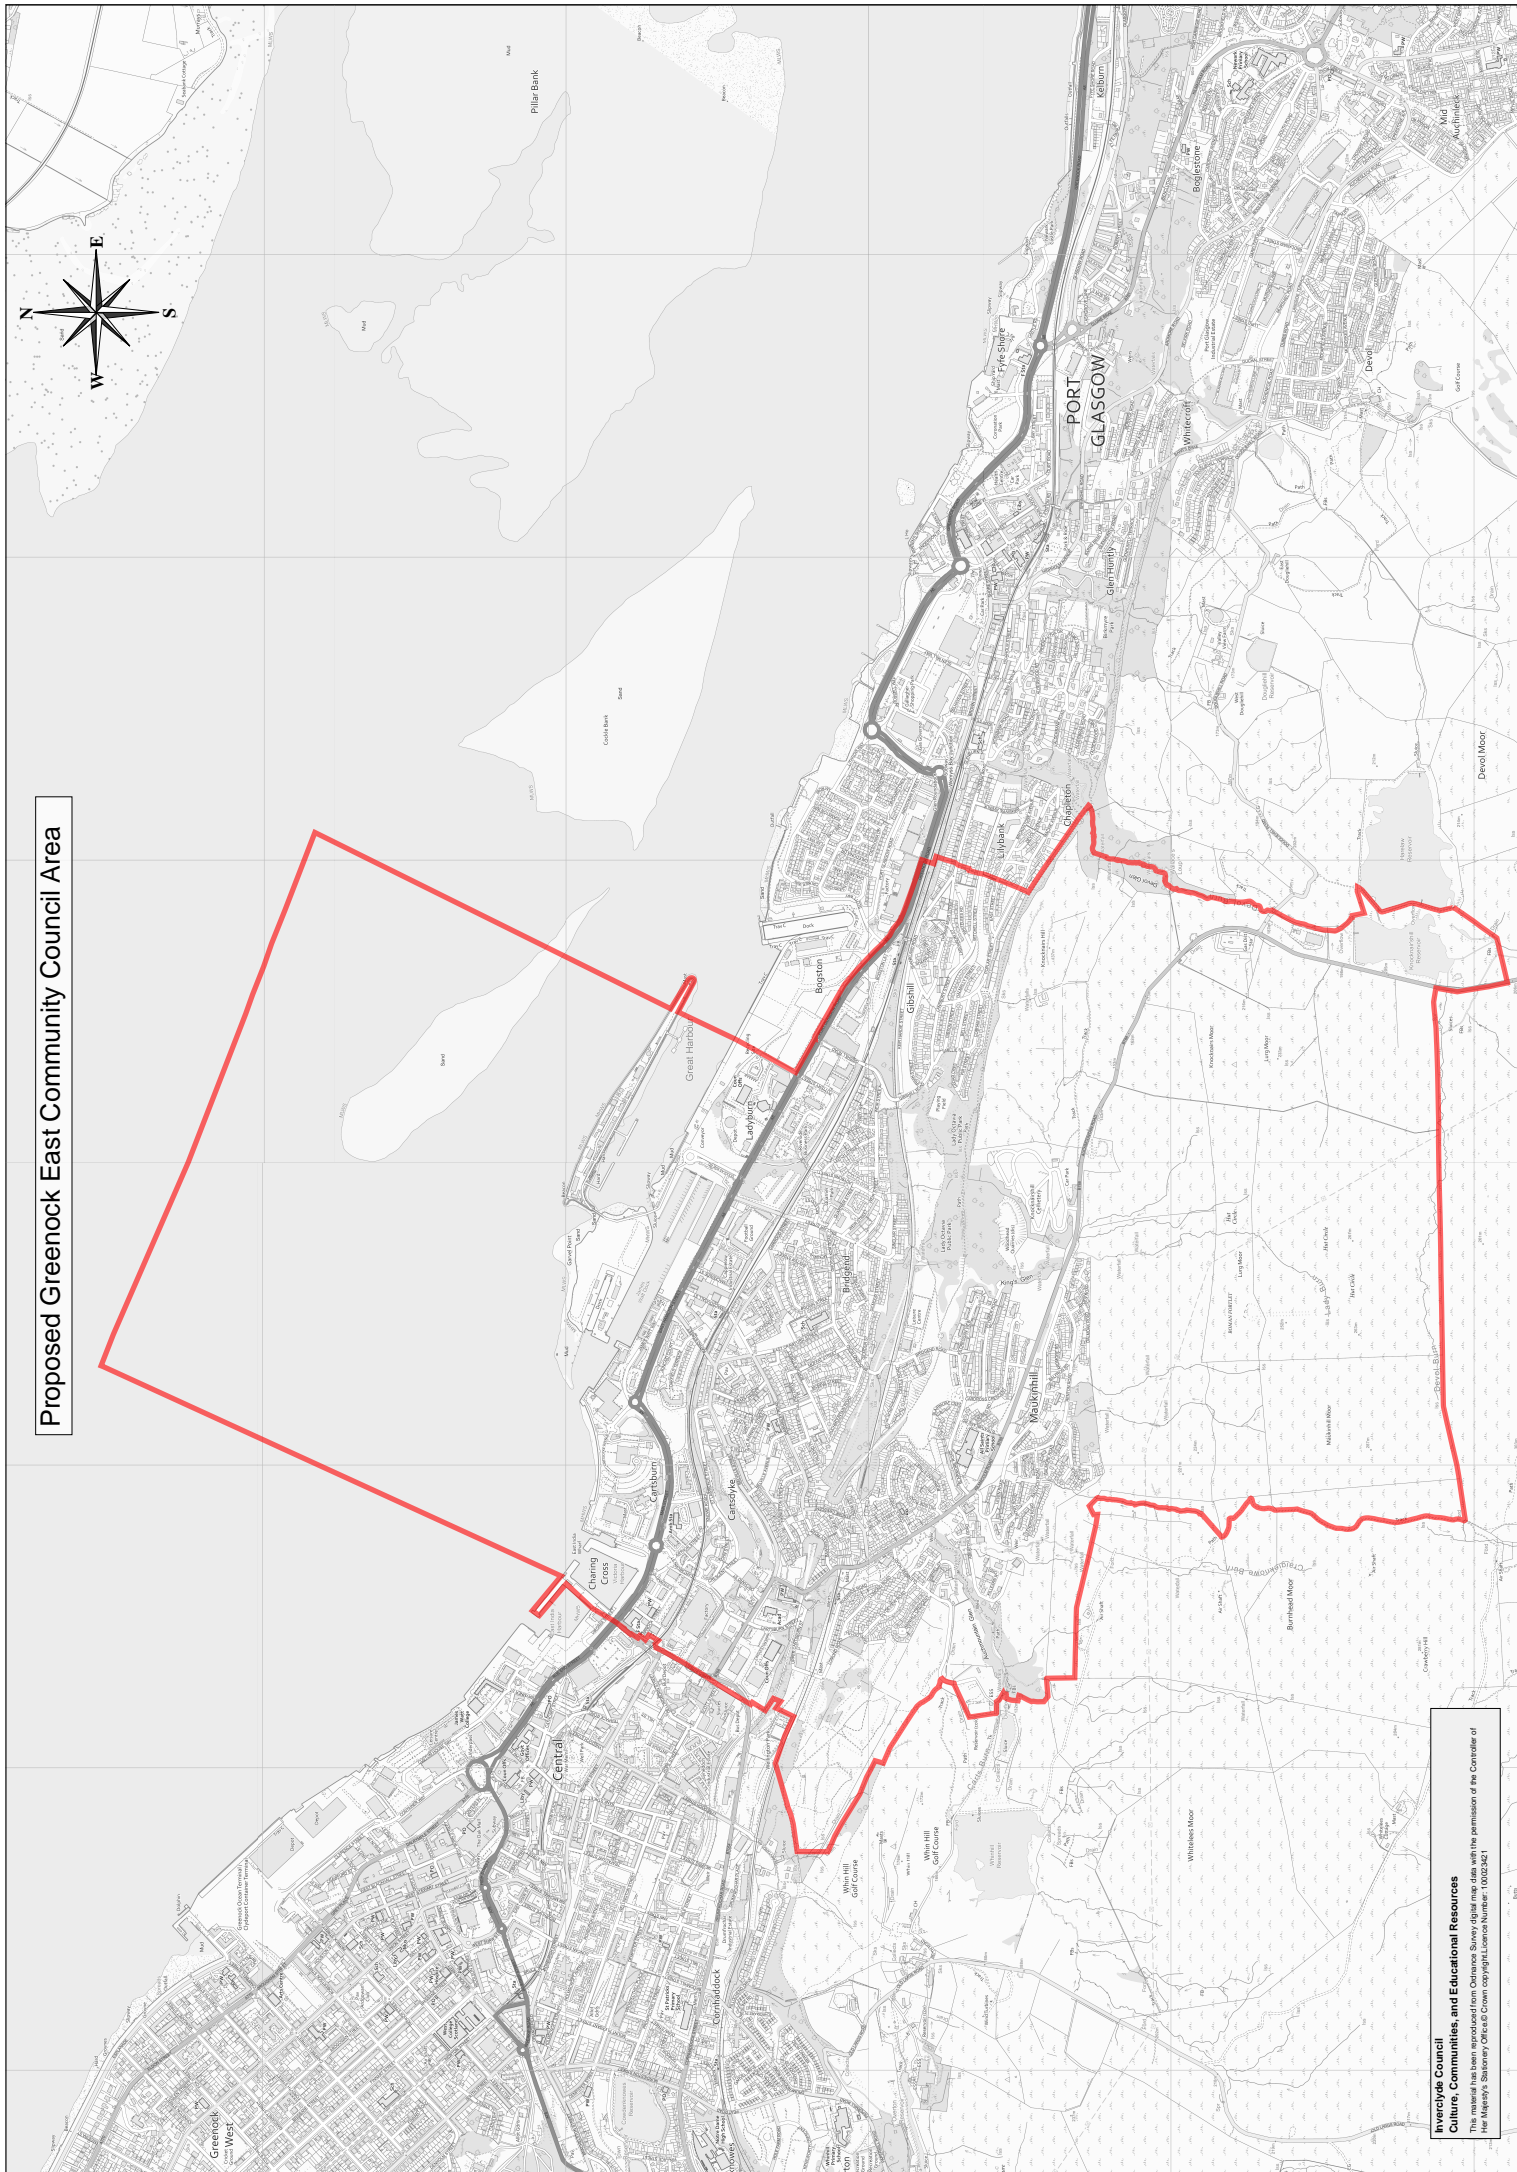

AGENDA ITEM 2 Appendix 3

Proposed Gourrock Community Council Area

West Bay

Proposed Greenock Central Community Council Area

**Inverclyde Council
Culture, Communities, and Educational Resources**
This material has been reproduced from Ordnance Survey digital map data with the permission of the Controller of Her Majesty's Stationery Office © Crown copyright Licence Number: 100023621

Proposed Greenock East Community Council Area

Proposed Greenock South West Community Council Area

Iverclyde Council
Culture, Communities, and Educational Resources
This material has been reproduced from Ordnance Survey digital map data with the permission of the Controller of Her Majesty's Stationery Office © Crown copyright/Licence Number: 100023821