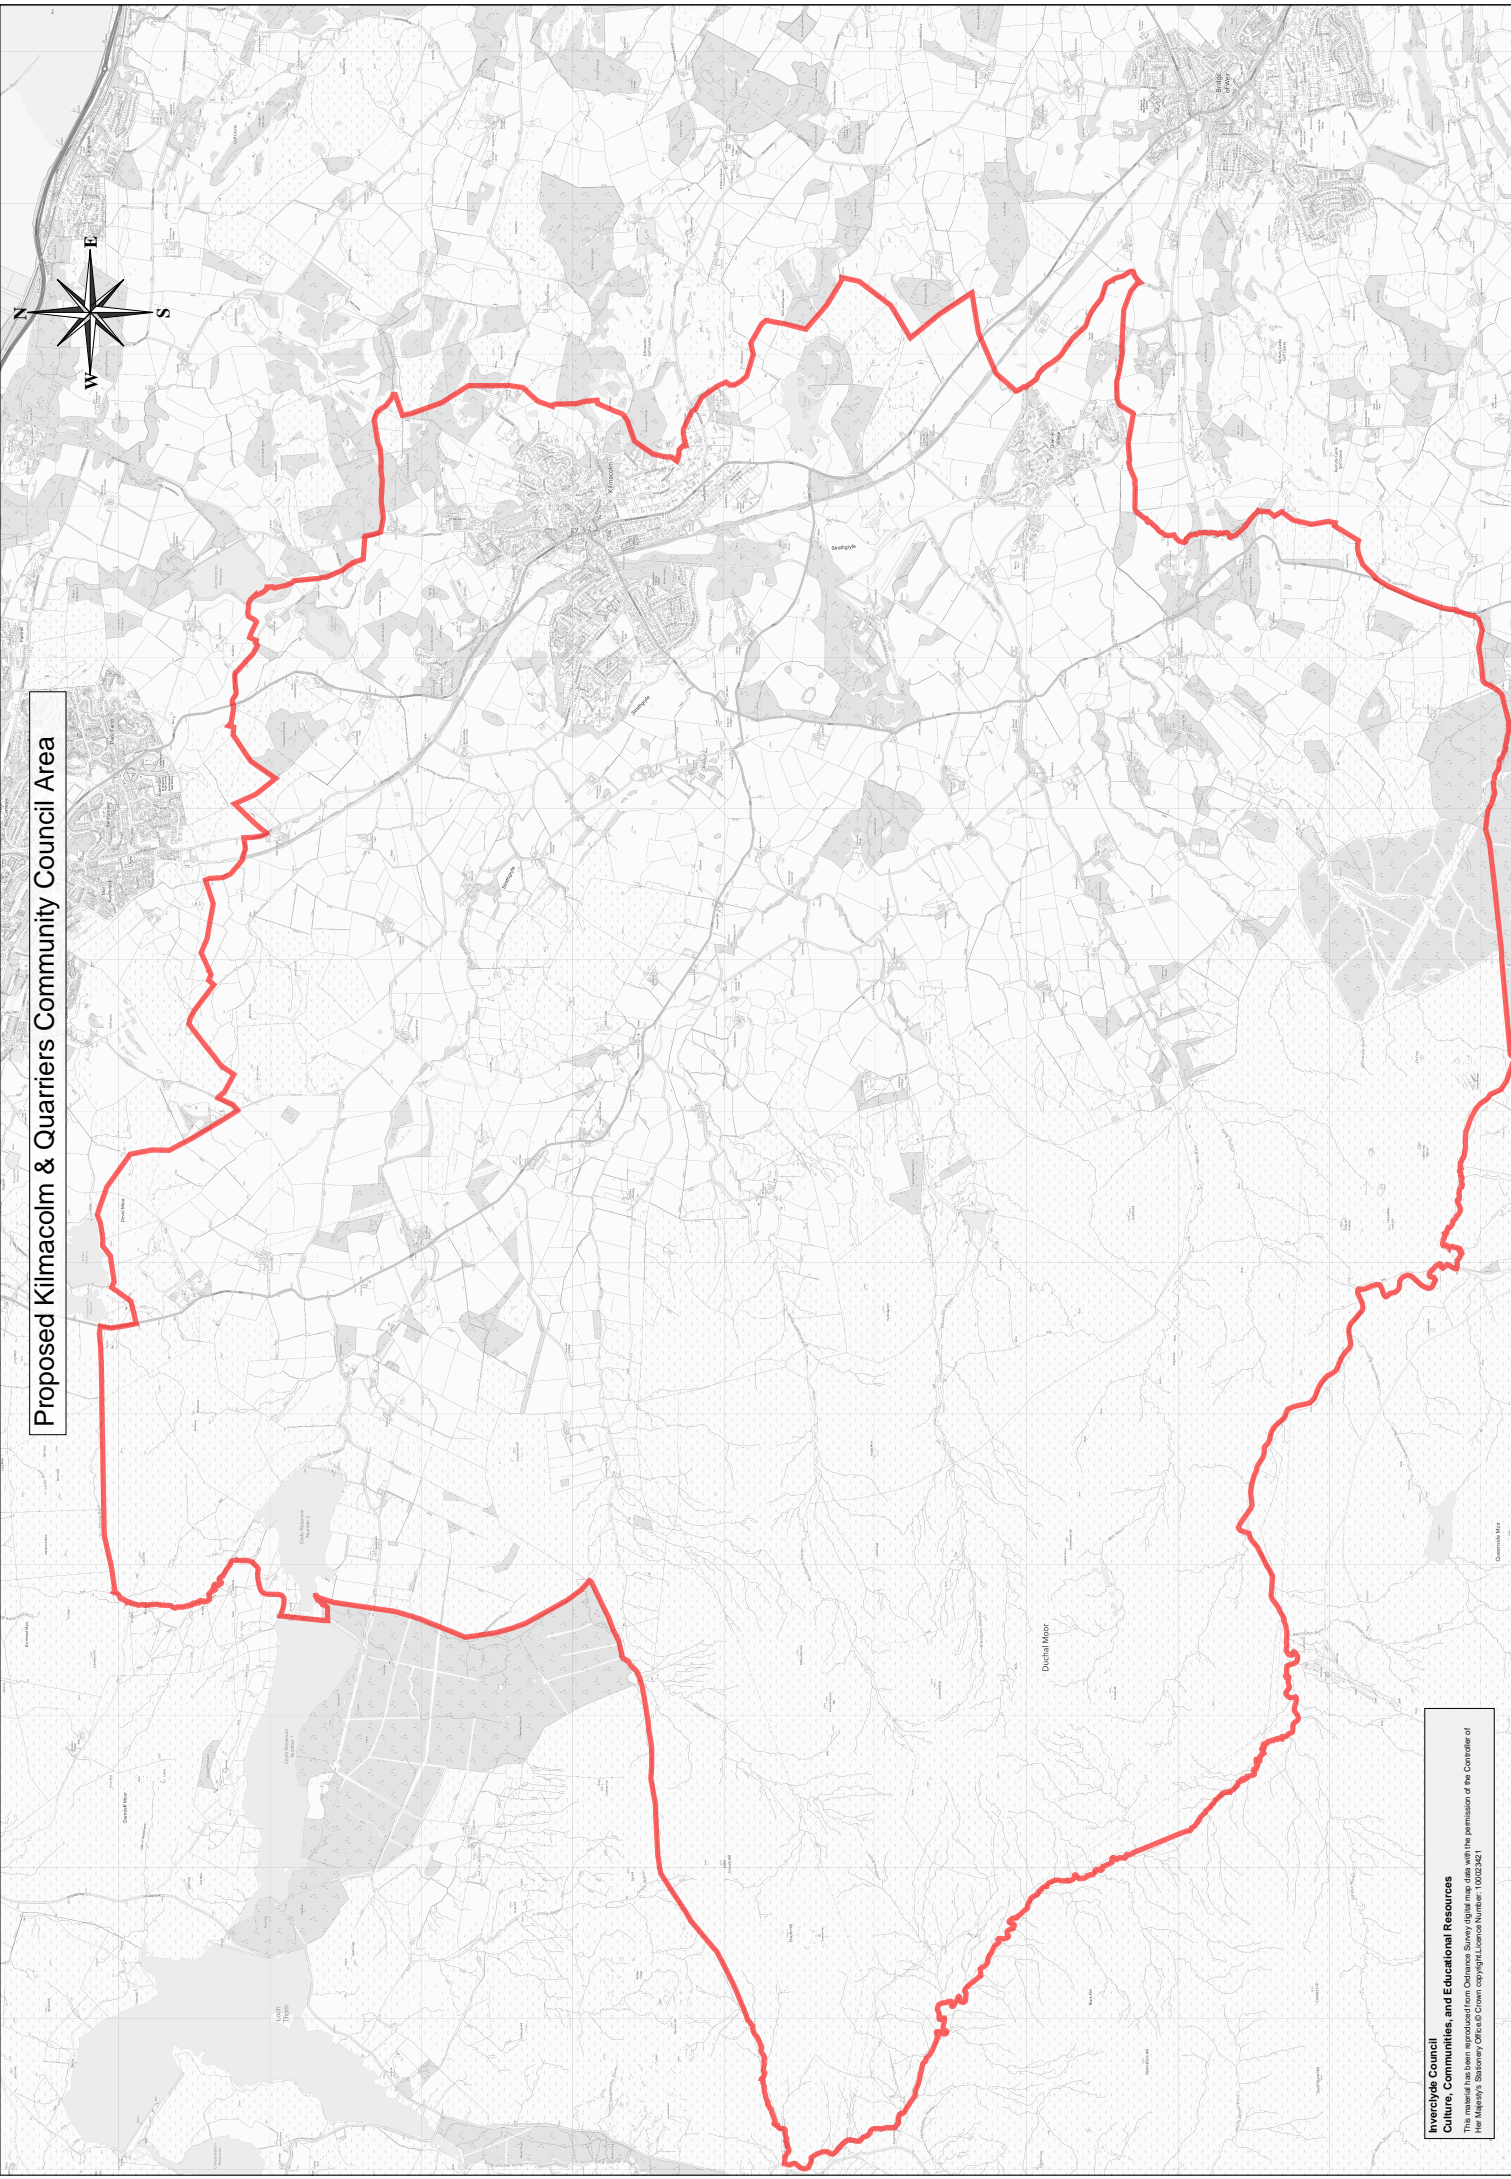

AGENDA ITEM 2 Appendix 3

Proposed Gourrock Community Council Area

West Bay

Proposed Greenock Central Community Council Area

**Inverclyde Council
Culture, Communities, and Educational Resources**
This material has been reproduced from Ordnance Survey digital map data with the permission of the Controller of Her Majesty's Stationery Office © Crown copyright Licence Number: 100023621

Proposed Greenock East Community Council Area

Proposed Greenock South West Community Council Area

Iverclyde Council
Culture, Communities, and Educational Resources
This material has been reproduced from Ordnance Survey digital map data with the permission of the Controller of Her Majesty's Stationery Office © Crown copyright/Licence Number: 100023821

Proposed Greenock West Community Council Area

Inverclyde Council
Culture, Communities, and Educational Resources
This material has been reproduced from Ordnance Survey digital map data with the permission of the Controller of Her Majesty's Stationery Office © Crown copyright Licence Number: 100023821

Proposed Kilmacolm & Quarriers Community Council Area

Proposed Port Glasgow & Kingston Dock Community Council Area