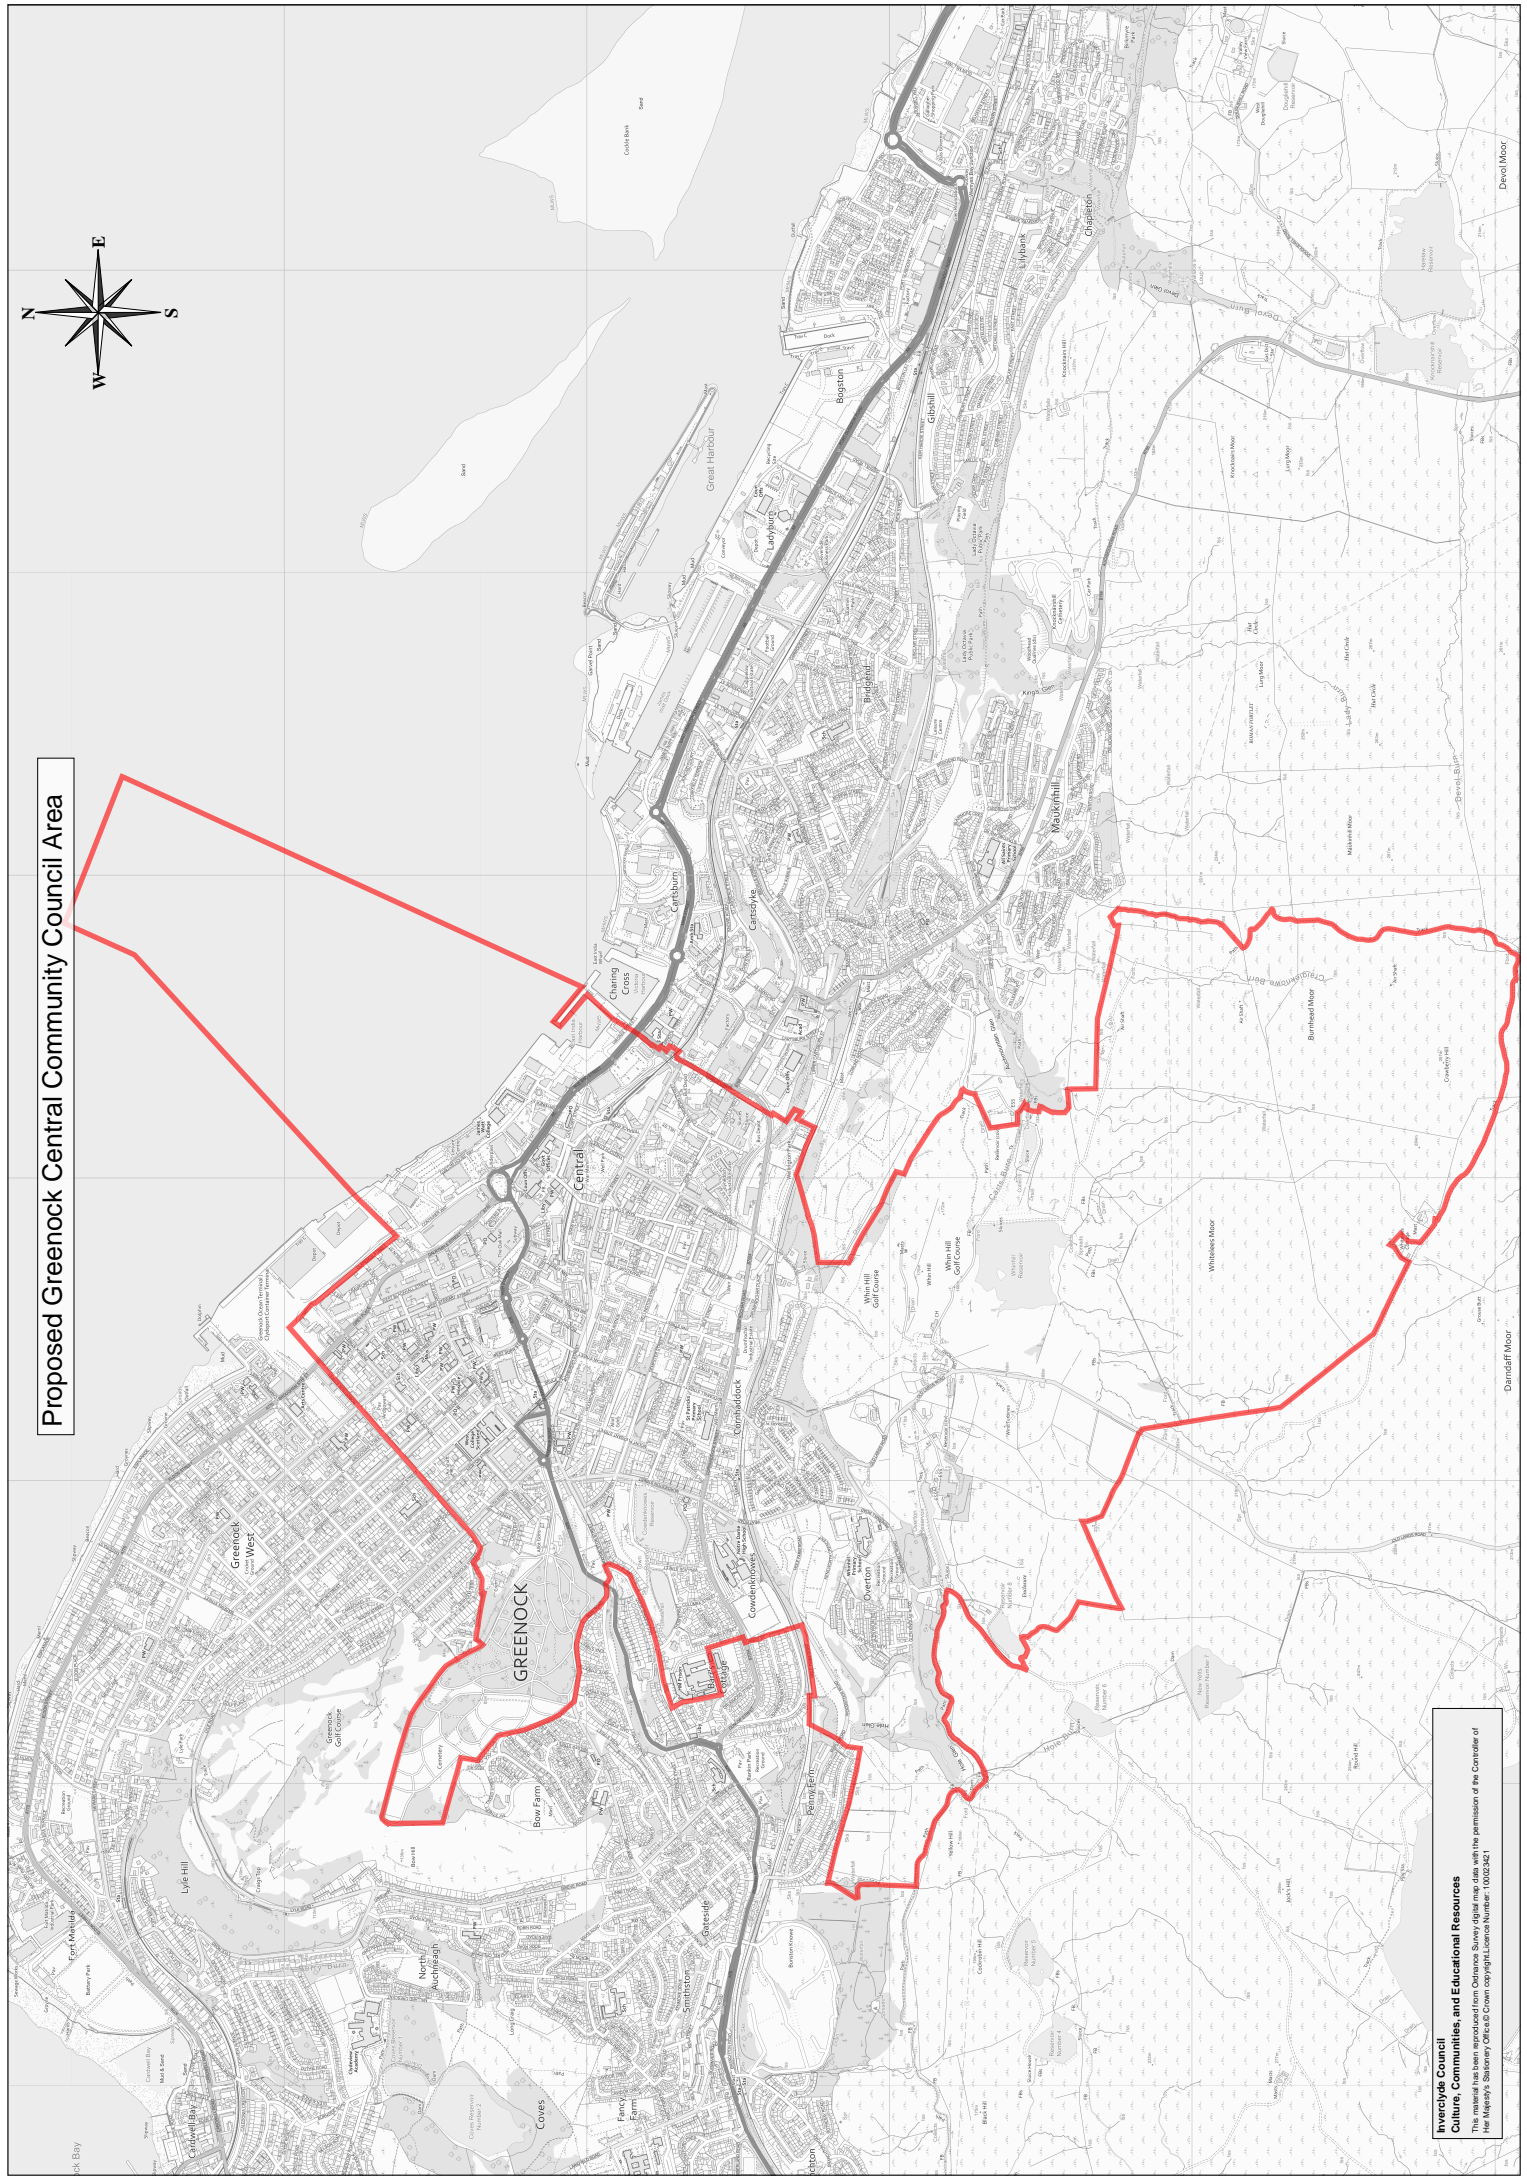

AGENDA ITEM 2 Appendix 3

Proposed Gourrock Community Council Area

West Bay

Proposed Greenock Central Community Council Area

**Inverclyde Council
Culture, Communities, and Educational Resources**
This material has been reproduced from Ordnance Survey digital map data with the permission of the Controller of Her Majesty's Stationery Office © Crown copyright Licence Number: 100023621

Proposed Greenock East Community Council Area

Proposed Greenock South West Community Council Area

Iverclyde Council
Culture, Communities, and Educational Resources
This material has been reproduced from Ordnance Survey digital map data with the permission of the Controller of Her Majesty's Stationery Office © Crown copyright/Licence Number: 100023821

Proposed Greenock West Community Council Area

Inverclyde Council
Culture, Communities, and Educational Resources
This material has been reproduced from Ordnance Survey digital map data with the permission of the Controller of Her Majesty's Stationery Office © Crown copyright Licence Number: 100023821