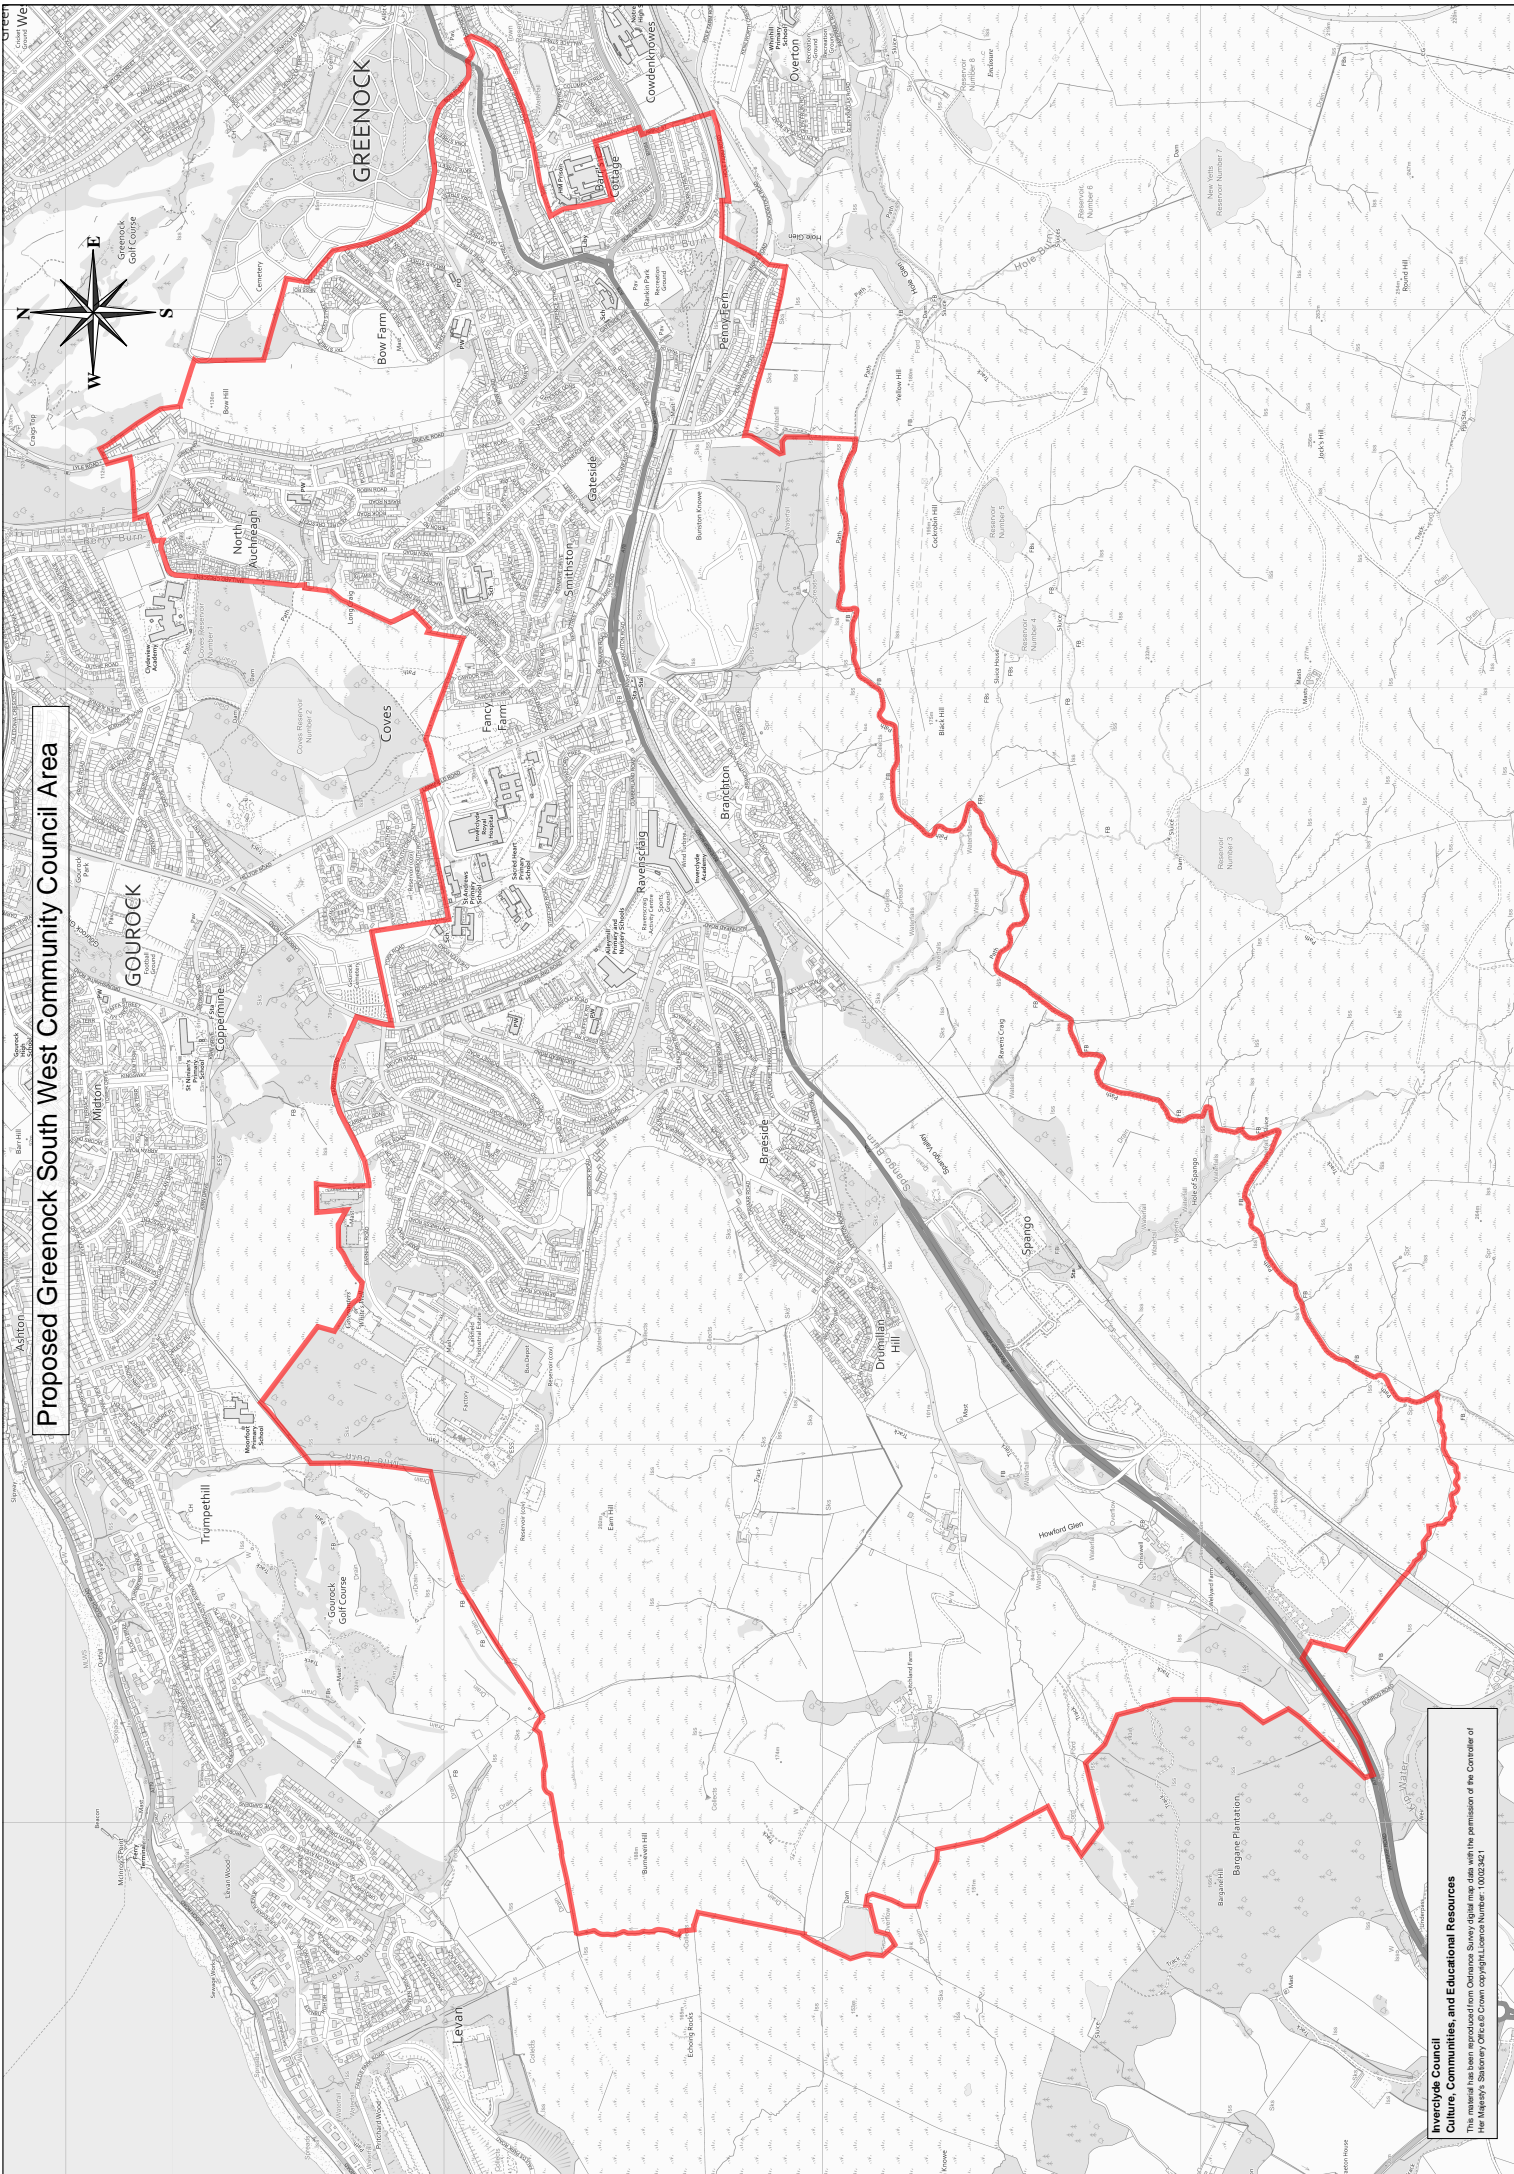

AGENDA ITEM 2 Appendix 3

Proposed Gourrock Community Council Area

West Bay

Proposed Greenock Central Community Council Area

**Inverclyde Council
Culture, Communities, and Educational Resources**
This material has been reproduced from Ordnance Survey digital map data with the permission of the Controller of Her Majesty's Stationery Office © Crown copyright Licence Number: 100023621

Proposed Greenock East Community Council Area

Proposed Greenock South West Community Council Area

Iverclyde Council
Culture, Communities, and Educational Resources
This material has been reproduced from Ordnance Survey digital map data with the permission of the Controller of Her Majesty's Stationery Office © Crown copyright/Licence Number: 100023821

Proposed Greenock West Community Council Area

Inverclyde Council
Culture, Communities, and Educational Resources
This material has been reproduced from Ordnance Survey digital map data with the permission of the Controller of Her Majesty's Stationery Office © Crown copyright Licence Number: 100023821