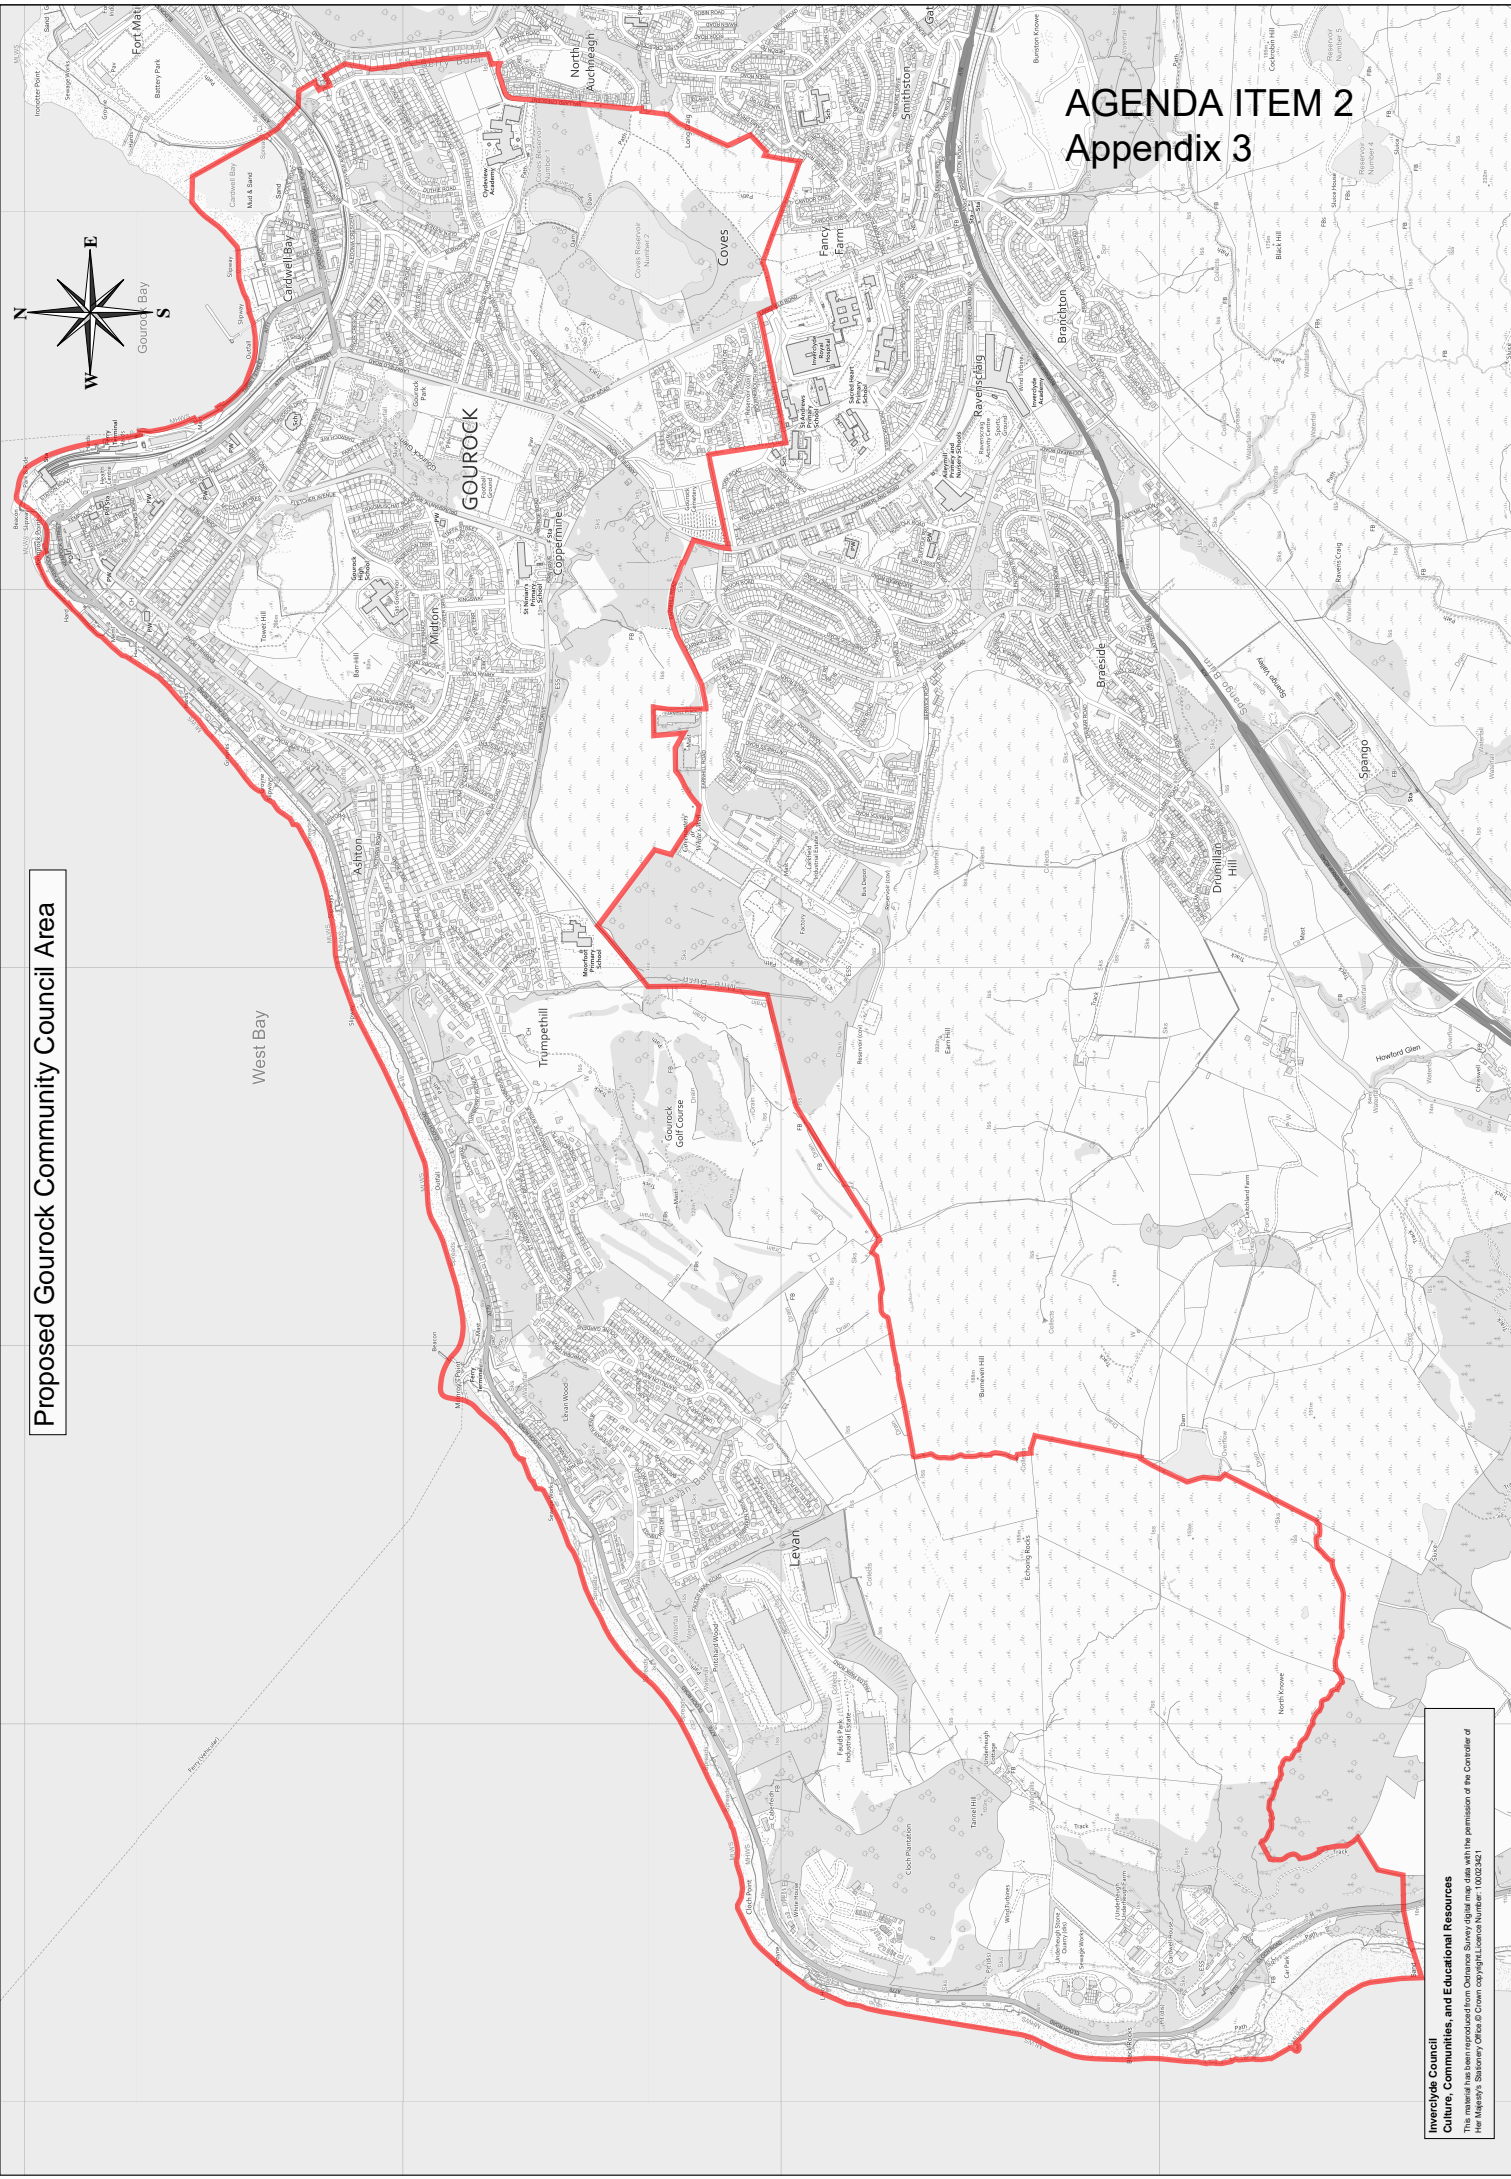

AGENDA ITEM 2 Appendix 3

Proposed Gourrock Community Council Area

West Bay

Proposed Greenock Central Community Council Area

**Inverclyde Council
Culture, Communities, and Educational Resources**
This material has been reproduced from Ordnance Survey digital map data with the permission of the Controller of Her Majesty's Stationery Office © Crown copyright Licence Number: 100023621

Proposed Greenock East Community Council Area

Proposed Greenock South West Community Council Area

Iverclyde Council
Culture, Communities, and Educational Resources
This material has been reproduced from Ordnance Survey digital map data with the permission of the Controller of Her Majesty's Stationery Office © Crown copyright/Licence Number: 100023821

Proposed Greenock West Community Council Area

Inverclyde Council
Culture, Communities, and Educational Resources
This material has been reproduced from Ordnance Survey digital map data with the permission of the Controller of Her Majesty's Stationery Office © Crown copyright Licence Number: 100023821