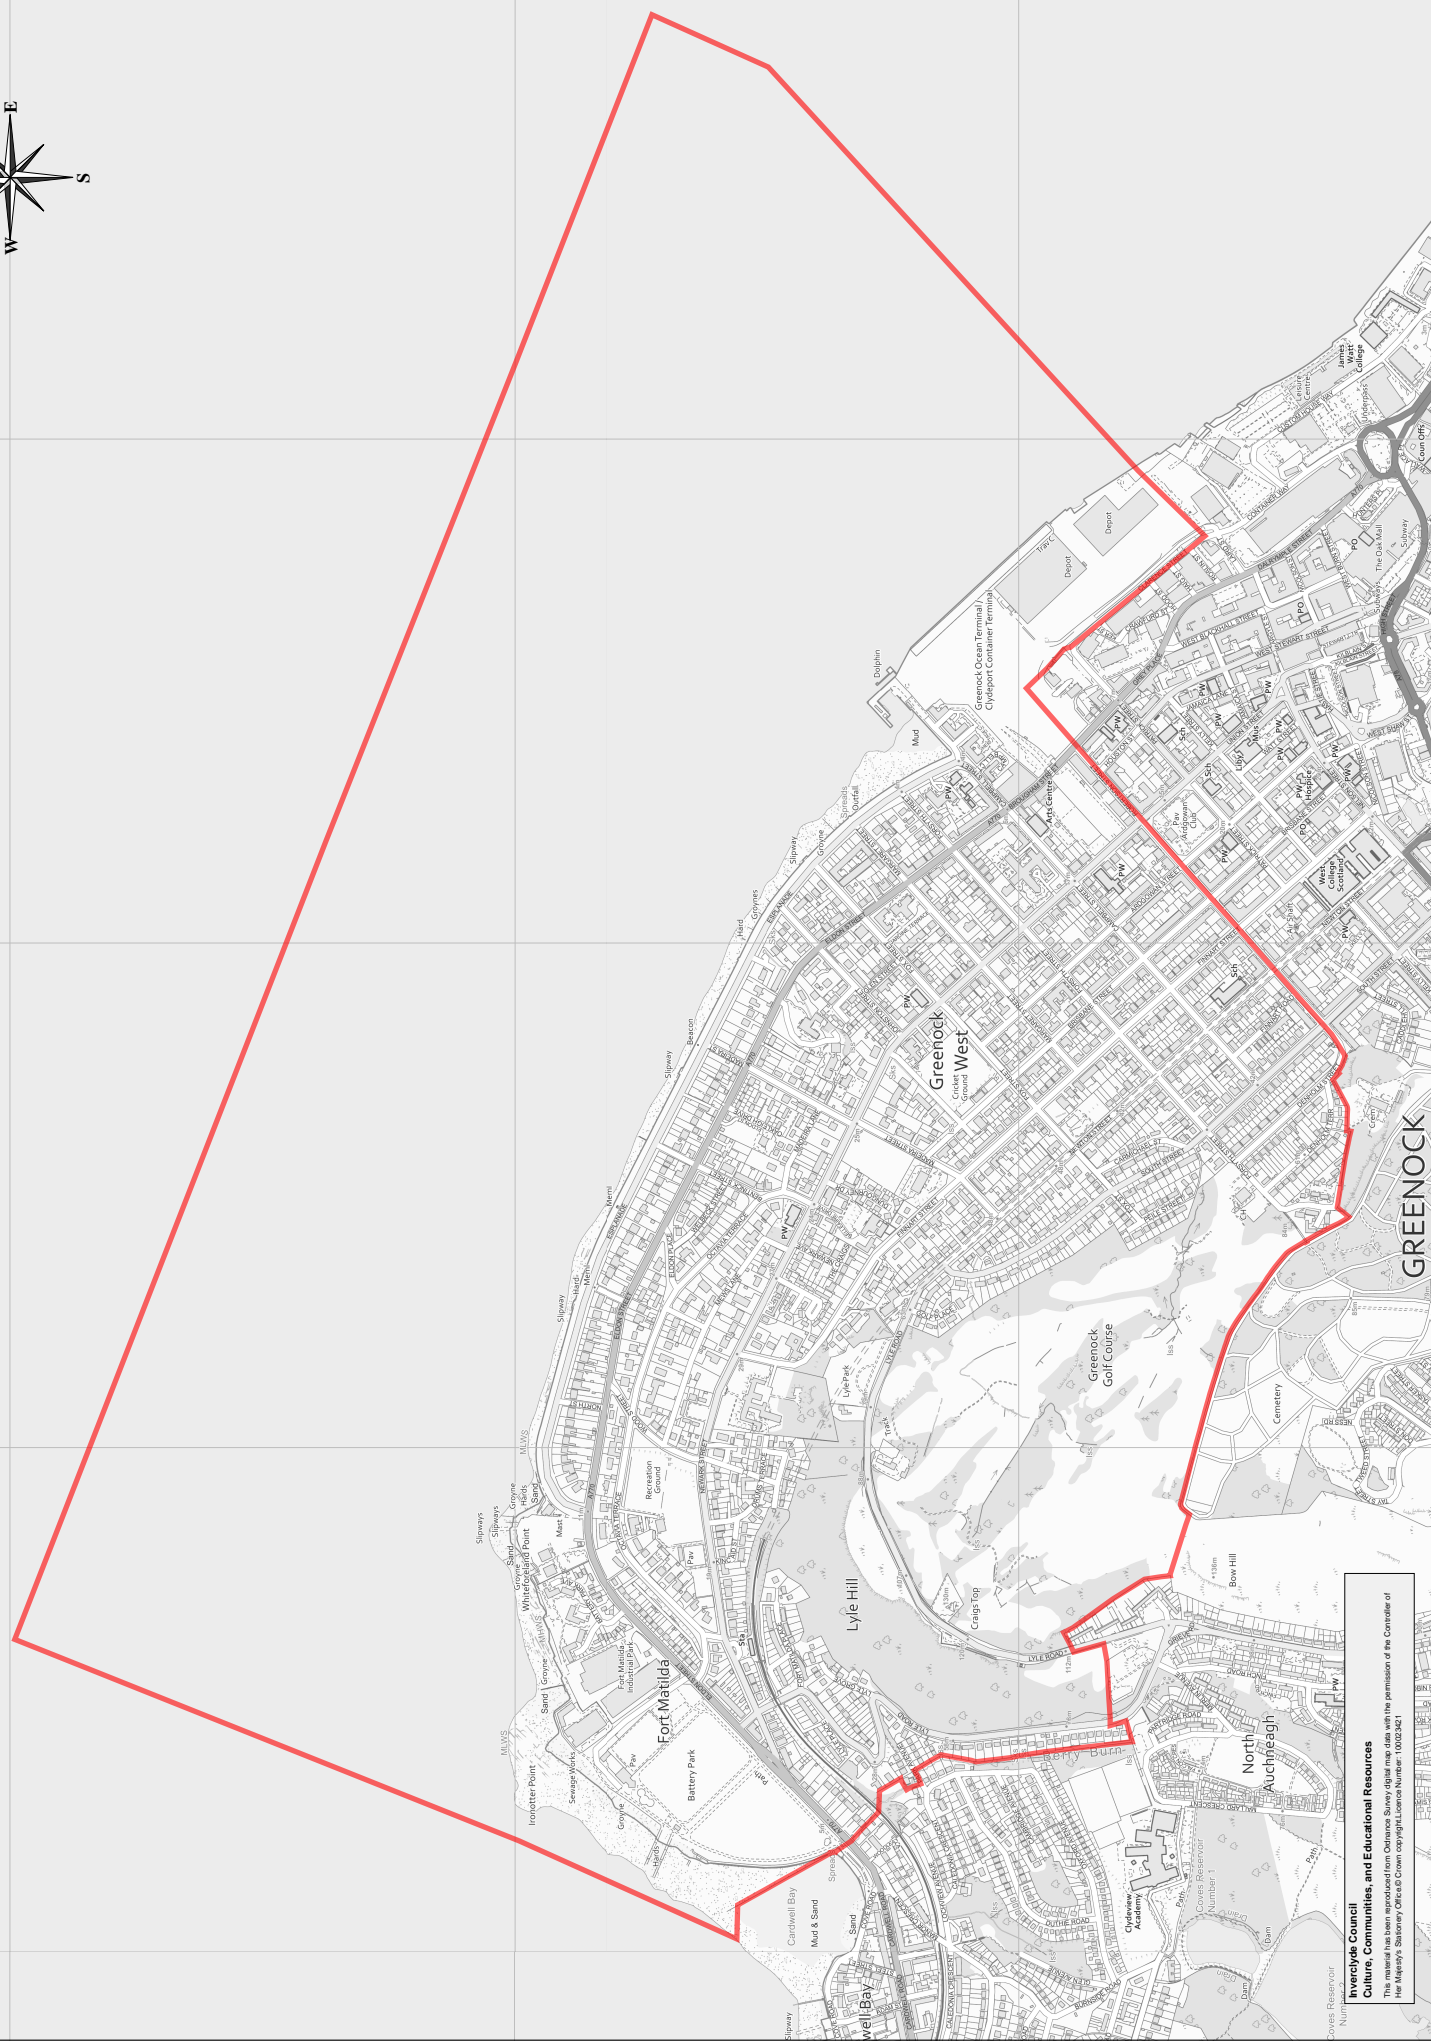

AGENDA ITEM 2 Appendix 3

Proposed Gourrock Community Council Area

West Bay

Proposed Greenock Central Community Council Area

**Inverclyde Council
Culture, Communities, and Educational Resources**
This material has been reproduced from Ordnance Survey digital map data with the permission of the Controller of Her Majesty's Stationery Office © Crown copyright Licence Number: 100023621

Proposed Greenock East Community Council Area

Proposed Greenock South West Community Council Area

Iverclyde Council
Culture, Communities, and Educational Resources
This material has been reproduced from Ordnance Survey digital map data with the permission of the Controller of Her Majesty's Stationery Office © Crown copyright/Licence Number: 100023821

Proposed Greenock West Community Council Area

Inverclyde Council
Culture, Communities, and Educational Resources
This material has been reproduced from Ordnance Survey digital map data with the permission of the Controller of Her Majesty's Stationery Office © Crown copyright Licence Number: 100023821